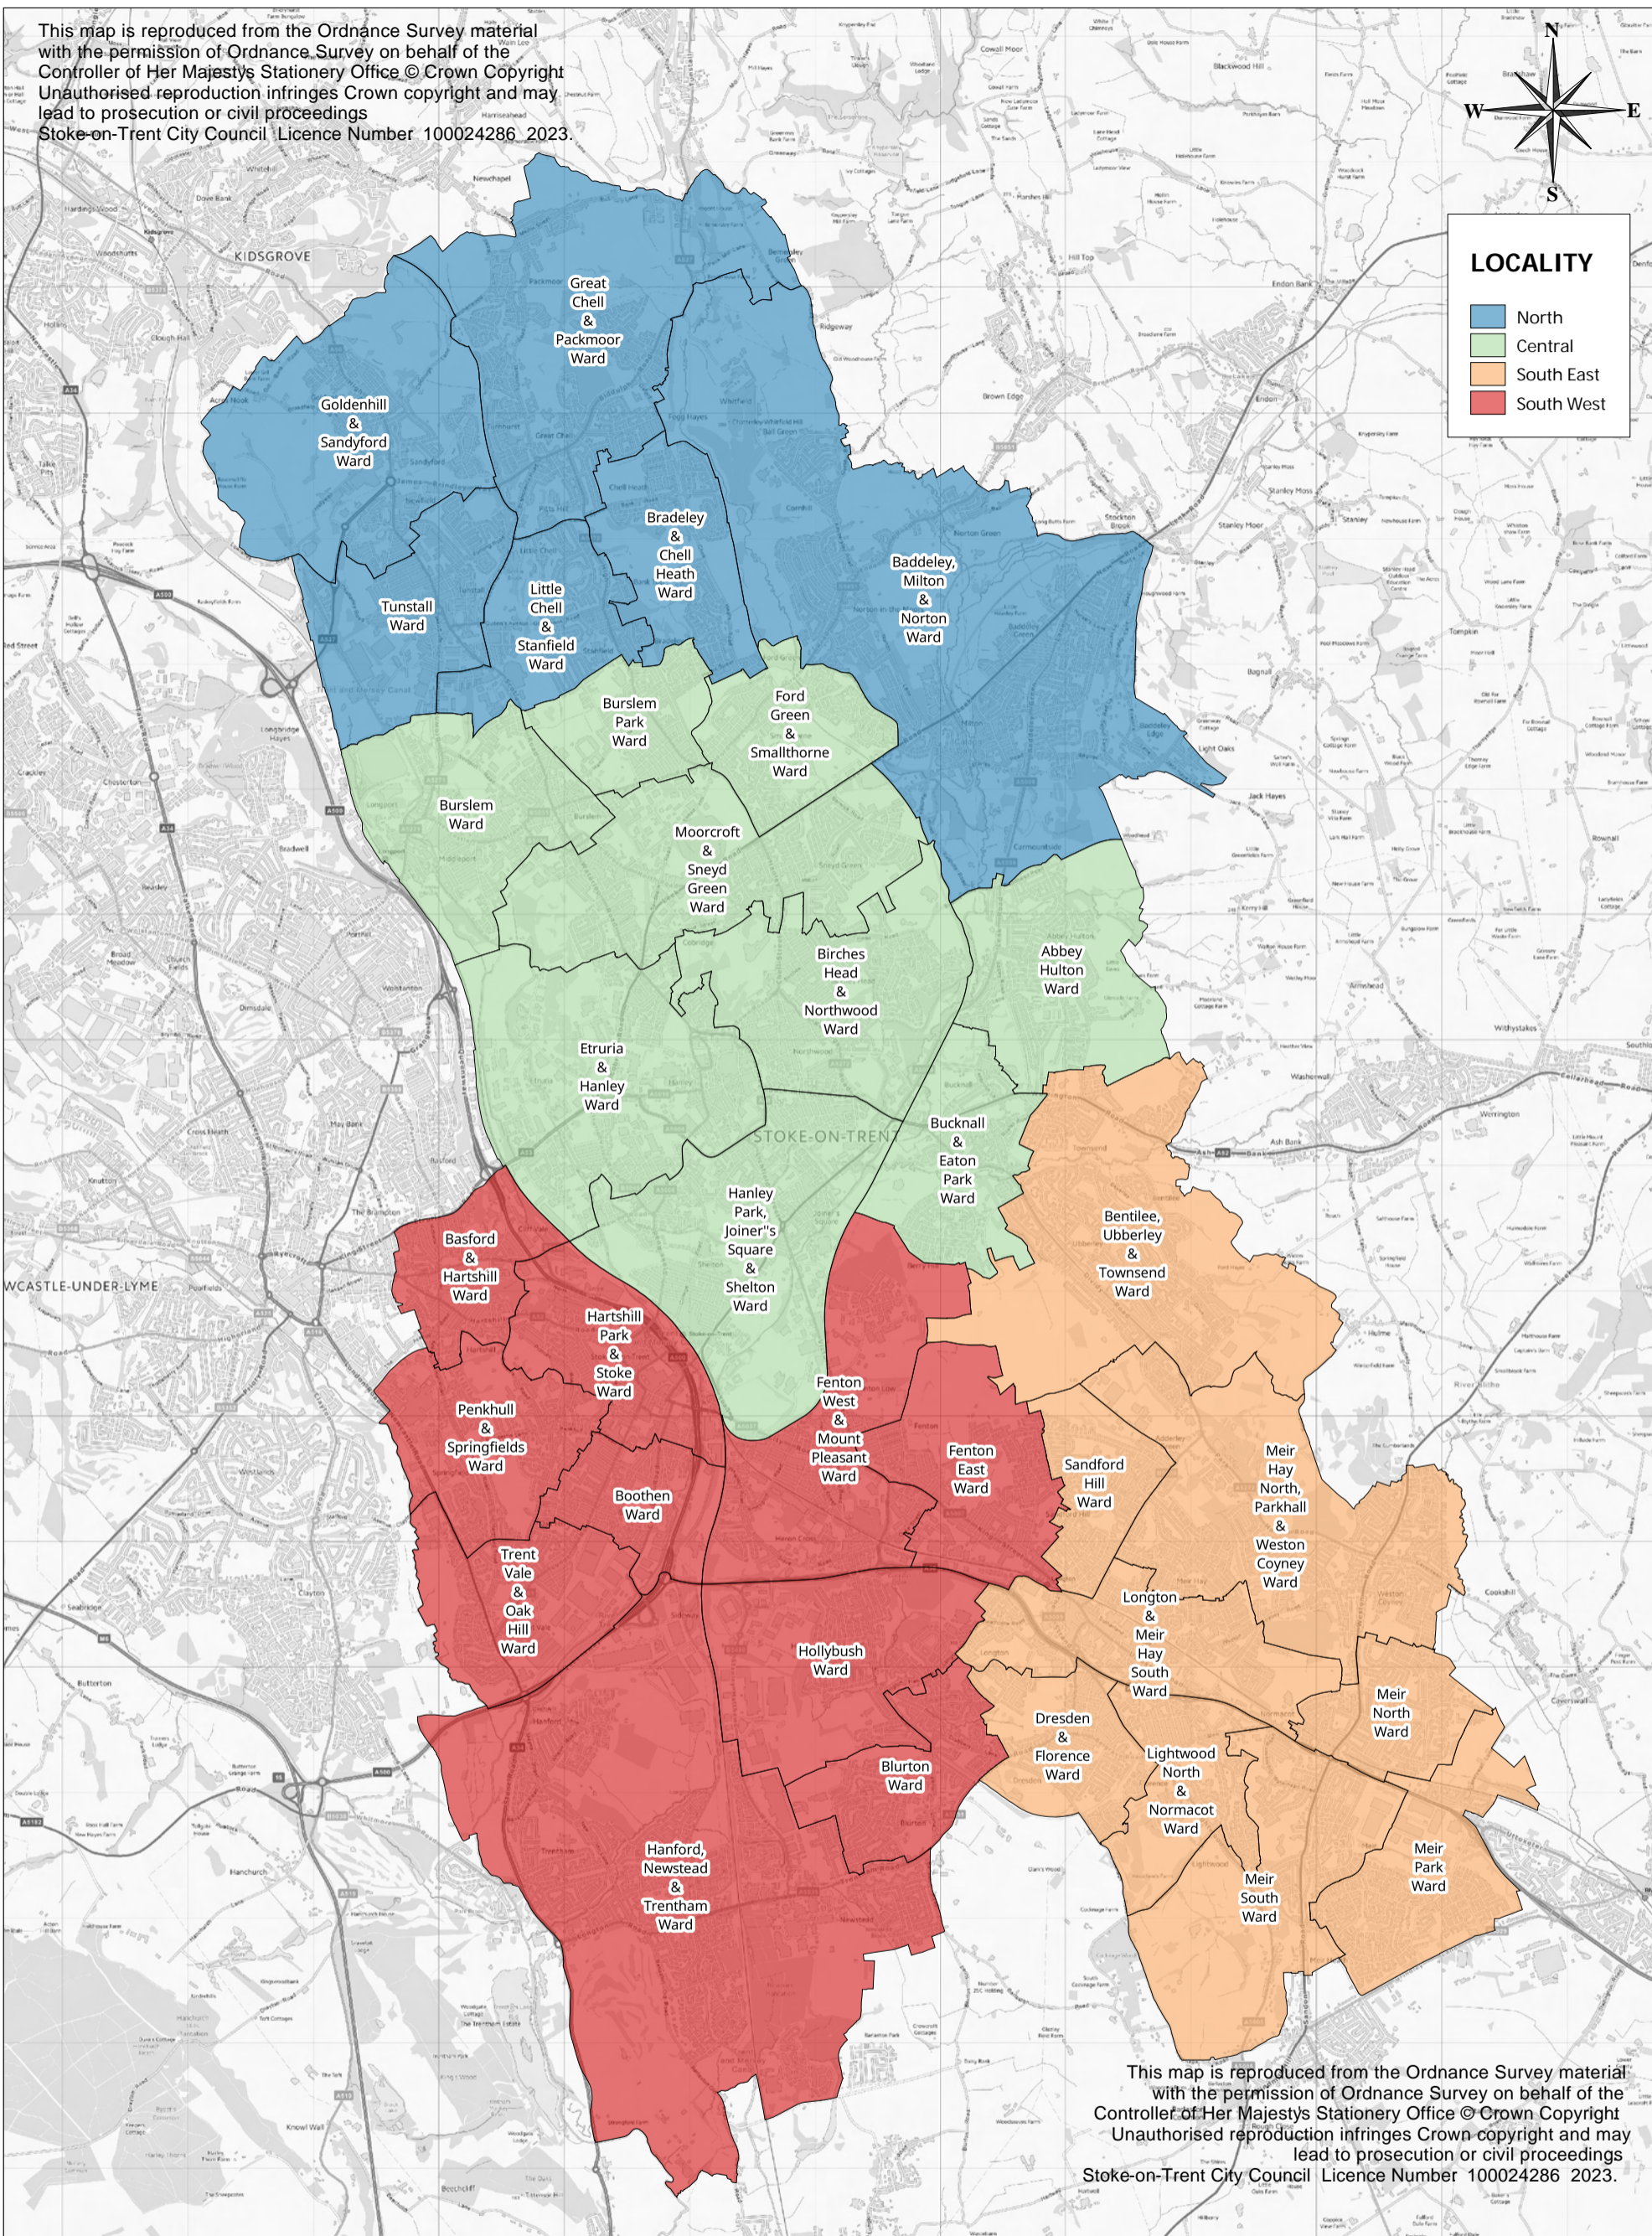

Corporate Localities

This map is reproduced from the Ordnance Survey material with the permission of Ordnance Survey on behalf of the Controller of Her Majesty's Stationery Office © Crown Copyright Unauthorised reproduction infringes Crown copyright and may lead to prosecution or civil proceedings
Stoke-on-Trent City Council Licence Number 100024286 2023.

LOCALITY

- North
- Central
- South East
- South West

This map is reproduced from the Ordnance Survey material with the permission of Ordnance Survey on behalf of the Controller of Her Majesty's Stationery Office © Crown Copyright Unauthorised reproduction infringes Crown copyright and may lead to prosecution or civil proceedings
Stoke-on-Trent City Council Licence Number 100024286 2023.

City of Stoke-on-Trent

Stoke on Trent City Council
Civic Centre
Glebe Street
Stoke on Trent ST4 1HH
UK

Scale	1:52000 @ A3
Date	24 May 2023
Drawn By	M Horwell
Drawing Ref	SOTL
Revision	2